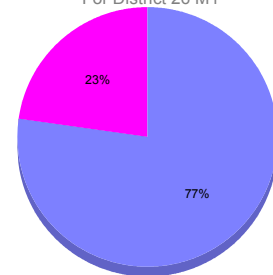

Membership Results 2011-2012

Goal, New, Dropped, Gain/Loss

Comparison of Membership Gain/Loss

Current Year Compared to the Previous Year

Gender Comparison 2010-2011

For District 26 M1

Oct/Nov/Dec

■ Male ■ Female